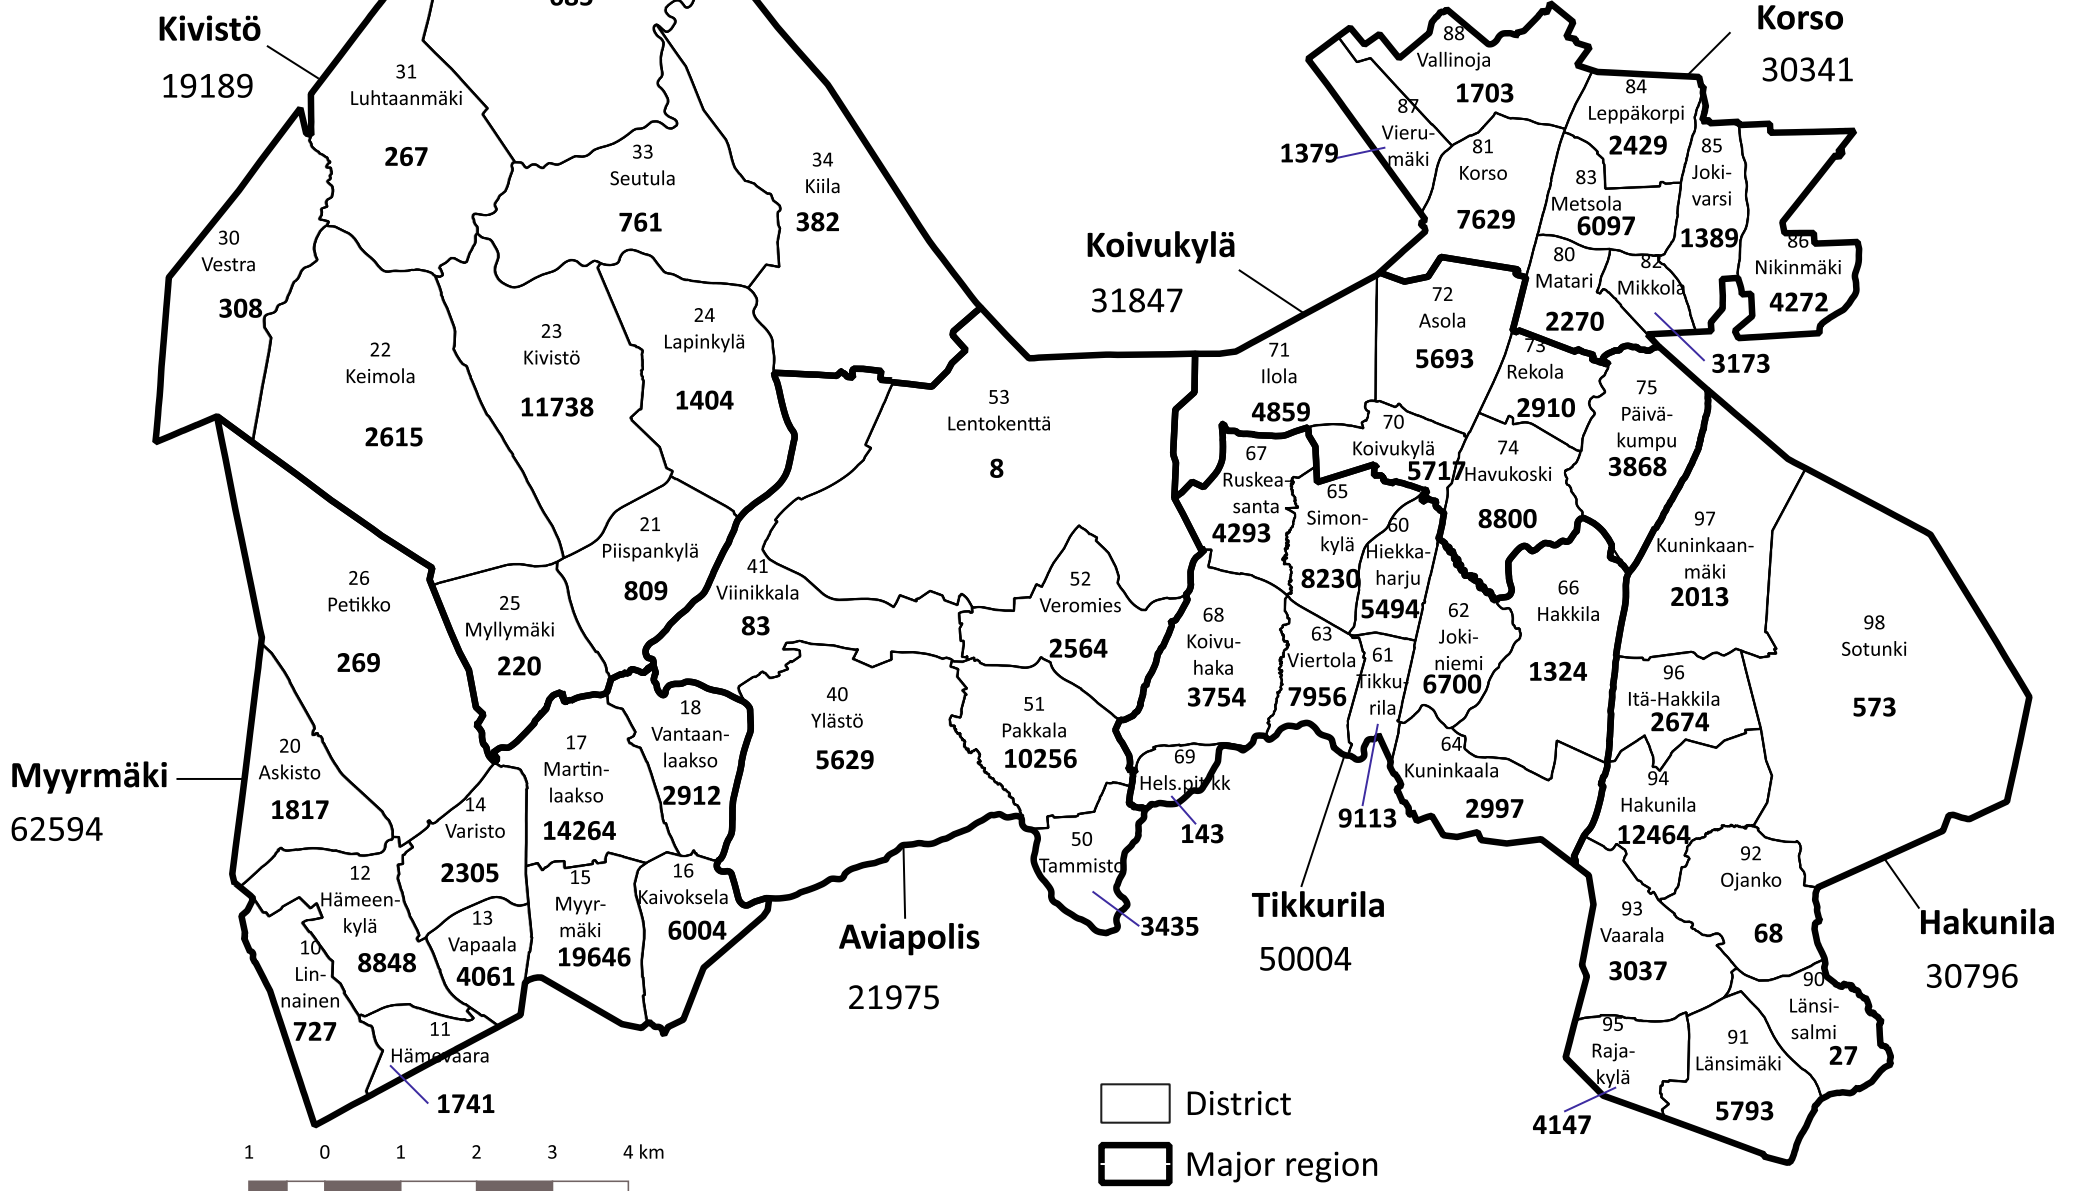

Vantaa's Districts and Major Regions, Dec 31, 2025

Population, total 252 956

□ District
 □ Major region